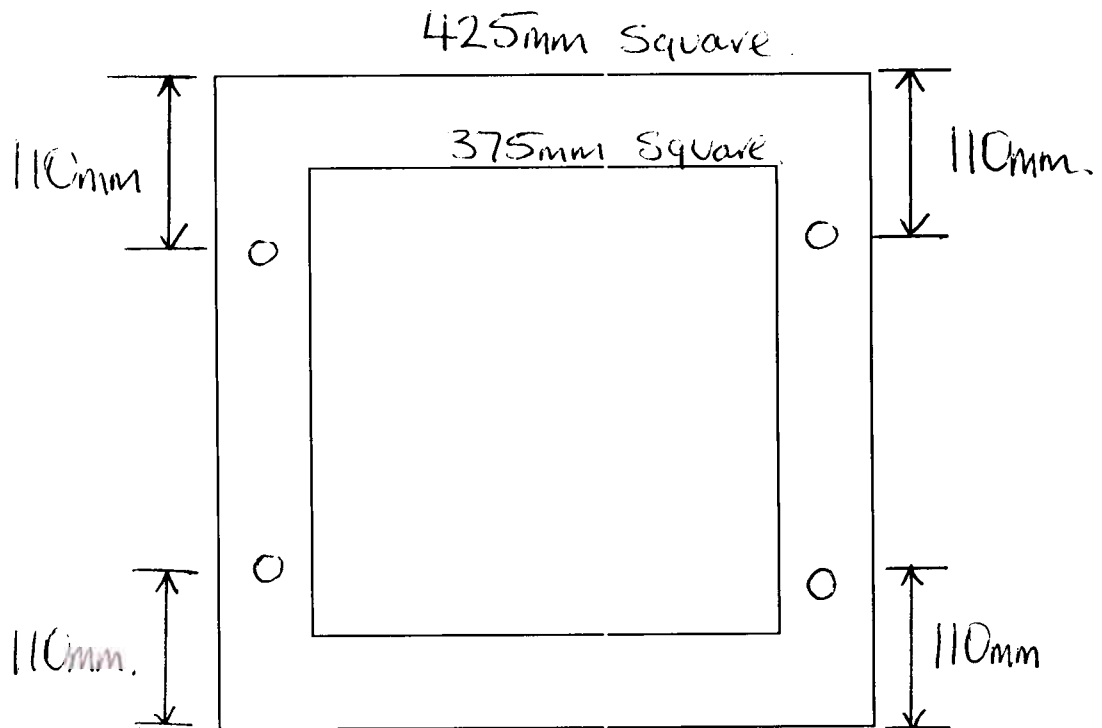

RMT500 and RMT501      2- and 4- fan trays

The dimensions of the two fan trays are the same. RMT500 is supplied with two blanking plates to mask the unused apertures.

Each fan tray is fitted with 2M flex with 13A plug

The finish is textured powder paint, RAL 7038, Agate Grey.

45mm high.