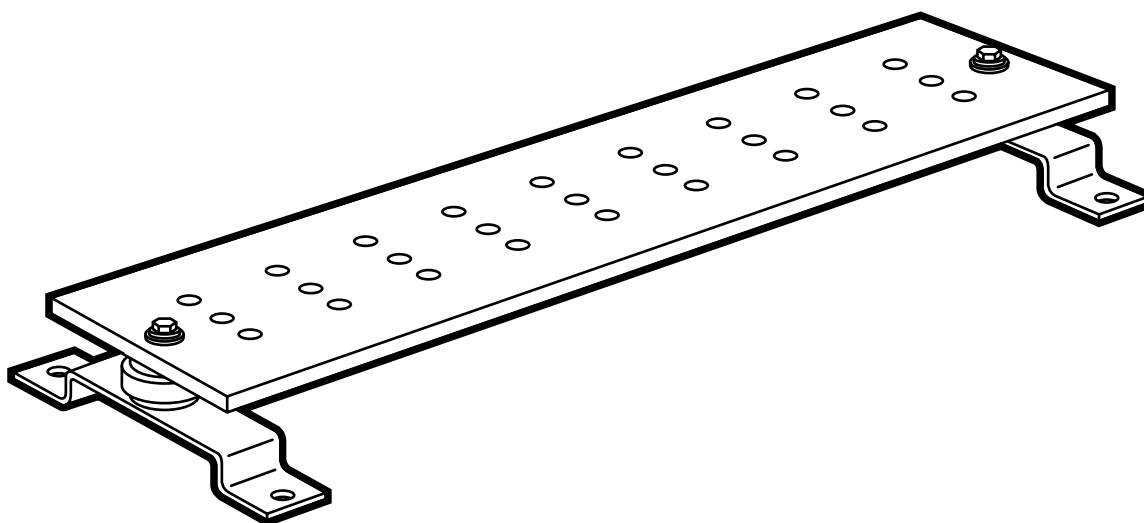

12" Wallmount Buss Bar 20" Wallmount Buss Bar

Specifications

Number of Holes: RM066: 15; RM067: 27

Size: RM066: 4"H x 12"W x 2.75"D (10.2 x 30.5 x 7 cm); RM067: 4"H x 20"W x 2.75"D (10.2 x 50.8 x 7 cm)

Weight: RM066: 5 lb. (2.3 kg); RM067: 8 lb. (3.6 kg)

What the Package Includes

- (1) ¼" thick Wallmount Buss Bar
- (2) Insulators
- (2) Standoff brackets and hardware

If anything is missing or damaged, please contact Black Box at 724-746-5500.

(continued on the back of this page)

CUSTOMER SUPPORT INFORMATION

Order **toll-free** in the U.S.: Call **877-877-BBOX** (outside U.S. call **724-746-5500**)
FREE technical support 24 hours a day, 7 days a week: Call **724-746-5500** or fax **724-746-0746**
Mailing address: **Black Box Corporation**, 1000 Park Drive, Lawrence, PA 15055-1018
Web site: www.blackbox.com • E-mail: info@blackbox.com