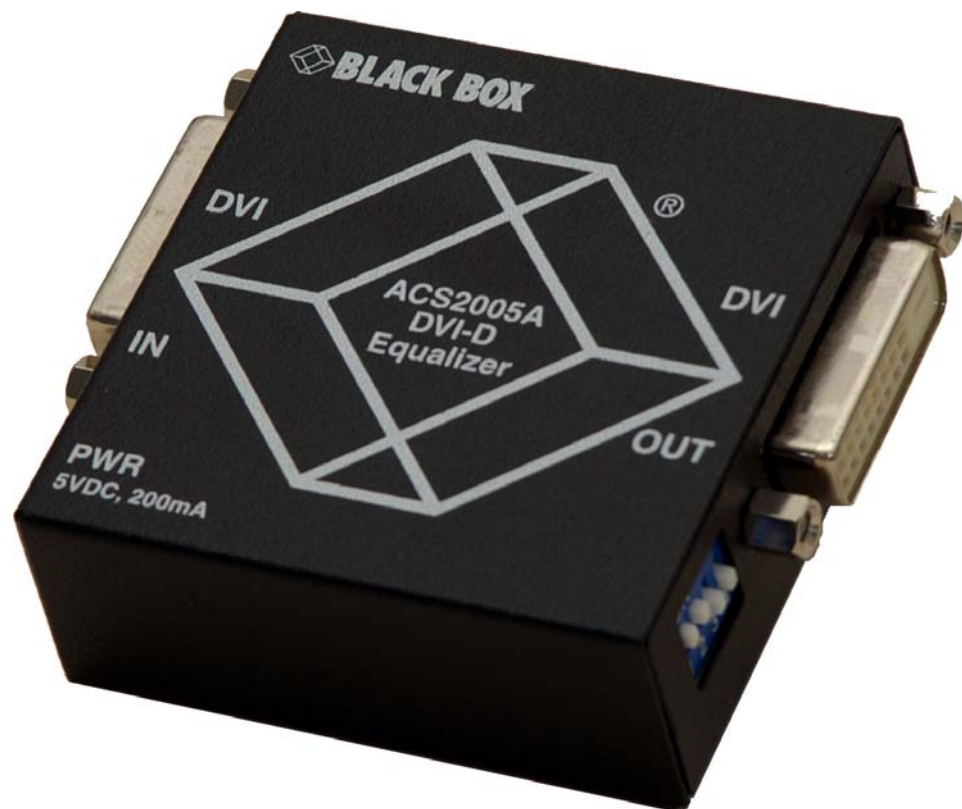

## DVI-D Single Link Equalizer

### Application

The single link DVI-D equalizer is intended to overcome the 5m distance limitation of the DVI specification. With a maximum distance of up to 35m between the graphic adapter card and the equalizer plus another 5m from equalizer to the flat panel display the maximum resolution of 1920x1200x60Hz is supported using passive DVI cable. ( Black Box recommends High Quality cable such as EVNDVI02S which is available in customized length and genders. )  
Normal operation does not require any external power supply as the ACS2005A draws its power from the DVI interface an optional power supply ( PS649-R2 ) can be used.

### Configuration

The ACS2005A only allows to setup one parameter via the DIP switch next to the DVI out port. The equalizer can be set to either pass through the DDC signals (factory default) or to emulate DDC signals. When set to pass through DDC also HDCP ( High Bandwidth Digital Content Protection ) devices are supported.

### Indicators

1 LED (blue) Power