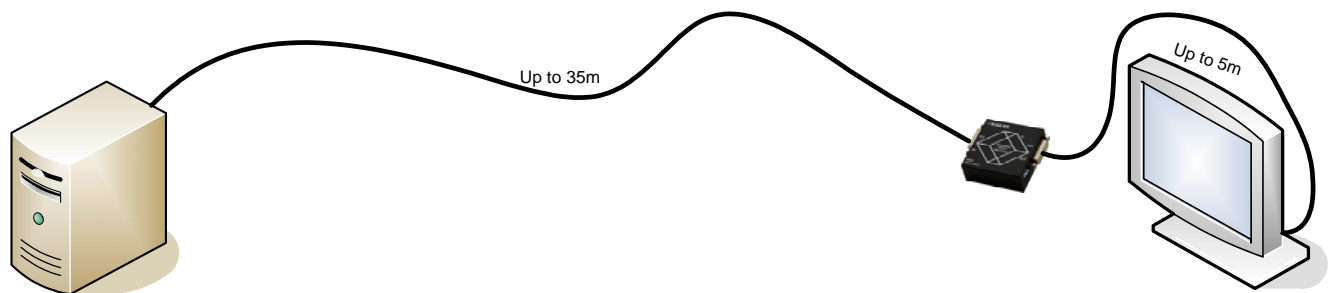

## DVI-D Single Link Equalizer

### Application

The single link DVI-D equalizer is intended to overcome the 5m distance limitation of the DVI specification. With a maximum distance of up to 35m between the graphic adapter card and the equalizer plus another 5m from equalizer to the flat panel display the maximum resolution of 1920x1200x60Hz is supported using passive DVI cable. ( Black Box recommends High Quality cable such as EVNDVI02S which is available in customized length and genders. )  
Normal operation does not require any external power supply as the ACS2005A draws its power from the DVI interface an optional power supply ( PS649-R2 ) can be used.

### Configuration

The ACS2005A only allows to setup one parameter via the DIP switch next to the DVI out port. The equalizer can be set to either pass through the DDC signals (factory default) or to emulate DDC signals. When set to pass through DDC also HDCP ( High Bandwidth Digital Content Protection ) devices are supported.