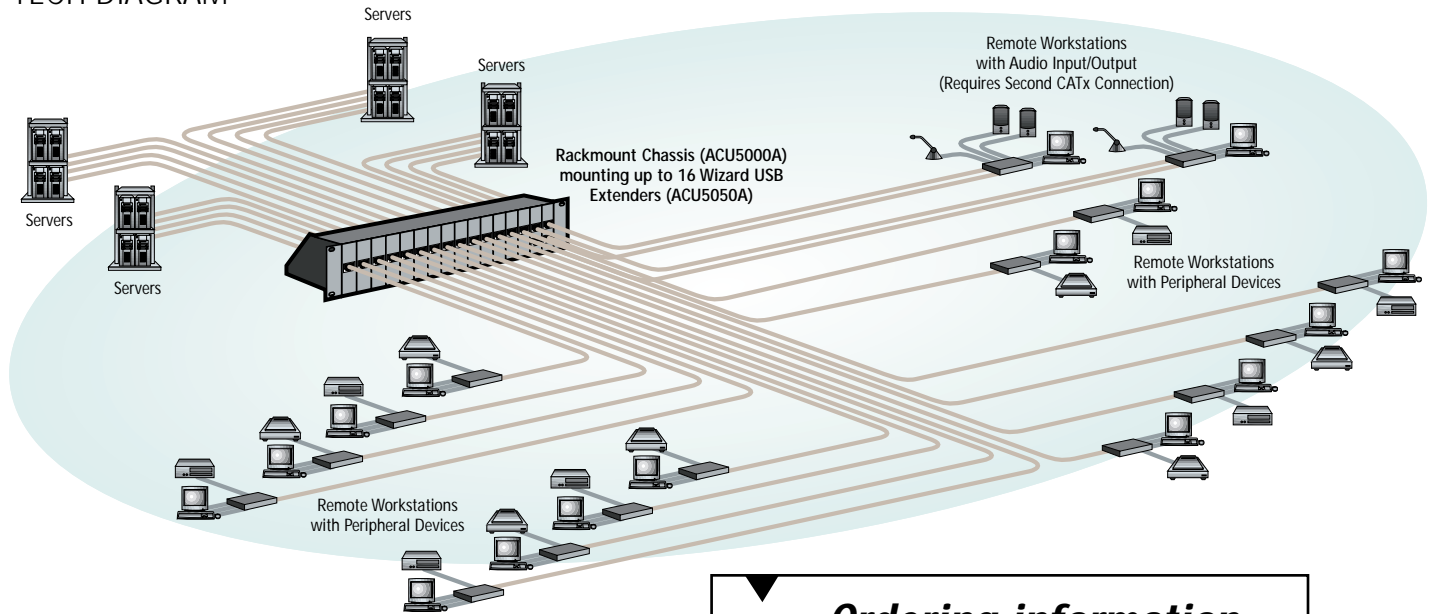

High-end computing

New Sun® servers and workstations—which only provide USB interfaces for peripheral access (keyboard/mouse)—can now be operated from a noise-free environment.

The same principle applies to Apple® workstations in DTP or broadcasting studios.

The Wizard USB Extender also shuts out noise and reduces space needs at the KVM site.

TECH SPEC

Local Unit:

Connectors — (1) USB Type B, (1) DB15 F (VGA), (2) 3.5-mm stereo audio jacks (colour-coded), (1) 2.1-mm power jack, (2) RJ-45 F
Size — 76H x 26W x 165D mm

Remote Unit:

Distance (Maximum) — 120 m
Resolution (Maximum) — 1600 x 1200 @ 75 Hz
Connectors — (4) USB Type A F, (1) DB15 F (VGA), (2) 3.5-mm stereo audio jacks (colour-coded), (1) 2.1-mm power jack, (2) RJ-45 F
Power — External 100–240 VAC, 50–60 Hz, 0.4 A/5 VDC, 2 A
Size — 76H x 26W x 165D mm

WHAT'S INCLUDED

- (1) Local Unit
- (1) Remote Unit
- (1) power supply (5 VDC) plus mains cable
- (1) CD-ROM containing a user's manual
- (1) USB Type A–B cable
- (1) 3.5-mm audio cable
- (1) VGA cable

TECH DIAGRAM