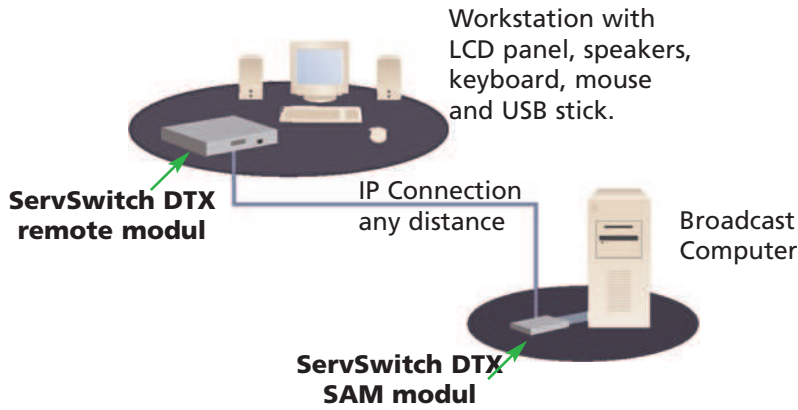

APPLICATION

Example: Back-rack installation