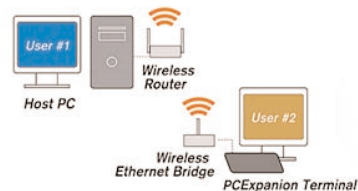

Wireless Setting *

Take the benefit of PCExpansion Solution to the next level by adding wireless protocol.

*Wireless router and bridge required.

• No maintenance required: You only have to maintain and upgrade the host PC, PCExpansion requires no hardware maintenance, only occasional software updates.

• Compatibility: PCExpansion will run Windows based applications on your host PC: internet browsing, email, office suites, most games and much more. (except 3D games or applications)

• Simultaneous Windows operation: Both host PC and PCExpansion terminals can run independently and execute same application programs separately. (please check your software's End User License Agreement regarding the license requirements).

• Small sleek design: Space saving design allows more room for your office or desk area.

• No noise output and low power consumption: Quiet operations while saving energy costs.

• Supports high resolution monitor display: 640 x 480, 800 x 600, 1024 x 768, 1280 x 1024, 16 bit color.