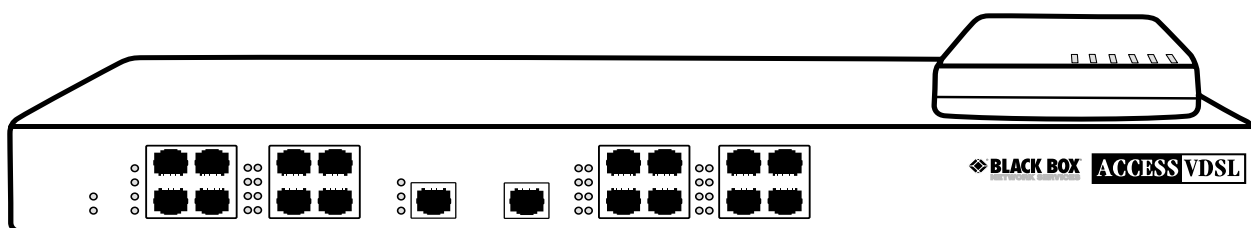

BLACK BOX®

NETWORK SERVICES

VDSL

Key Features

- Embedded LINUX
- Simple Configuration And management
- IP Routing Protocol and WAN Protocol Support
- NAT Support for IP Address Conservation and Security
- Easy IP Management via DHCP Server/Relay
- Enhanced Internet Security
- Virtual LANs (VLANs)
- Quality of Service (QoS)
- VDSL WAN Support
- Scalability & Investment Protection

The MDS4108AE is a powerful, high performance DSLAM that delivers line rates of 10Mbps (symmetrical) over a distance of 1.3 km.

The MDS4108AE provides support for splitter equipment that combines voice calls and Internet access on the same phone line with no reconfiguration. Port-trunking capabilities relieve potential bottlenecks by providing a high-capacity logical interface. The cost-effective MDS4108AE features VLAN-like forward grouping to facilitate administration of logical groups of stations, and provides security by limiting the traffic between forward groups. It works with a variety of protocols, including TCP/IP, RIP, OSPF, and BGP. MDS4108AE also features packet filtering, MAC address filtering and PAP/CHAP user authentication. With its additional bridging and routing functions to support unlimited users, MDS4108AE is a best of breed routing solution for SME businesses, mid-size service providers, and B&A providers.

Simple Configuration and Management

Setup Menu provides easy, step-by-step instructions for custom router configura-

tion. Supports Simple Network Management Protocol (SNMP) and Command Line Interface (CLI) via console or Telnet. Both FTP and TFTP are supported for software downloads.

IP Routing Protocol and WAN Protocol Support

Supports the following IP protocols: Open Shortest Path First V2 (OSPF), Border Gateway Protocol V4 (BGP), and Routing Information Protocol V1/V2 (RIP).

NAT Support for IP Address Conservation and Security

Extends the use of limited addresses. Enables LAN to maximize internal IP address resources by using separate IP address sets for internal and external traffic.

Easy IP Management via DHCP Server/Relay

Simplifies system administration by automating IP address management. Enables the router to dynamically negotiate its own IP address and allocate local IP addresses to clients via Dynamic Host Configuration Protocol (DHCP) server. It also

supports DHCP relay.

Enhanced Internet Security

Packet Filtering and User Authentication (PAP/CHAP) keep the network secure from intrusion. This can be used to block internal users from browsing selected external sites. Supports site-to-site IP tunneling via Generic Routing Encapsulation (GRE) and IP-over-IP tunneling (IPIP).

Virtual LANs (VLANs)