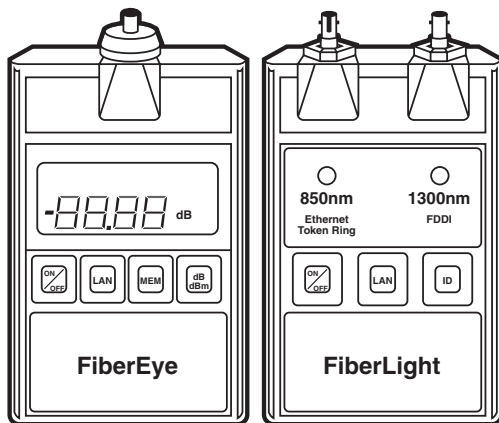

BLACK BOX®

NETWORK SERVICES

© Copyright 1996. All rights reserved.
Black Box Corporation.

Fibre Solution Kit

Manage your own LAN without outside help.

Key Features

Locate and identify your network problems—without a consultant.

Accurately test all fibre Ethernet, Token Ring, and FDDI networks.

Measure fibre within one hundredth of a dB.

Technically Speaking

The Fibre Solution Kit contains a fibre optic power metre called the FibreEye and a fibreoptic light source called the FibreLight. These tools help you install, maintain, and troubleshoot your fibre optic LAN. They work with fiber-based Ethernet, Token Ring, and FDDI networks.

With the FibreEye you can quickly get an accurate assessment of how your fibre optic transmission paths are performing, you don't need to be

an expert or learn all the latest terminology to use this device.

When you measure optical power with the FibreEye, it can verify the proper installation technique, as well as the operation of other fibre optic components such as fibre optic hub modules, repeaters, and adapter cards.

The FibreEye also measures signal loss, which helps you identify faulty patch cables, failing splices, or bad couplers and connectors. You

can find the problems in your network without calling an outside consultant—so you save money.

The FibreLight provides a consistent, calibrated light source to make your fibre optic testing easier and more effective.

It has two built-in light sources so you can quickly test fibre optic cable plants that support all three network types.

Specifications

Battery Life — FibreEye: 100 hours; FibreLight: 8 hours

Dynamic Range — 3 to -55 dBm

Wavelength — 850, 1300 nm

Connectors — ST

Power — (2) AA batteries (installed)

Size — 2.5 x 6.1 x 14 cm (1"H x 2.4"W x 5.5"D)

Weight — 0.5 kg (1.2 lb.)

For these and other components...

Call our expert Technical Support Staff for all your Test Equipment needs. They'll help you find the best equipment for your application.

Ordering Information

This information will help you place your order quickly.

PRODUCT NAME	ORDER CODE
Fibre Solution Kit	TS650A