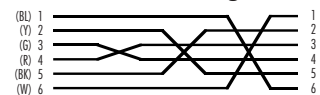

EL06M

RJ-11 (6-Wire) Cross-Pinning