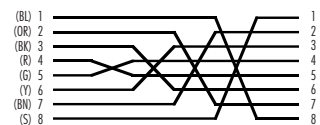

RJ-11 AND RJ-45 MODULAR CABLING FOR VOICE AND DATA APPLICATIONS

EL04MS

RJ-11 (4-Wire) Straight-Through Pinning

EL04M

RJ-11 (4-Wire) Cross-Pinning

EL06MS

RJ-11 (6-Wire) Straight-Through Pinning

EL06M

RJ-11 (6-Wire) Cross-Pinning

EL08MS

RJ-45 (8-Wire) Straight-Through Pinning

EL08M

RJ-45 (8-Wire) Cross-Pinning

Ordering Information

ITEM	CODE
Untangler	FA862
Modular Coiled Handset Cord	
Black 3.6-m (12-ft.).....	EJ300-0012
Black 7.6-m (25-ft.).....	EJ300-0025
Ivory 3.6-m (12-ft.).....	EJ301-0012
Ivory 7.6-m (25-ft.).....	EJ301-0025
RJ Adapters	
4- or 6-wire T Adapter (straight-pinned).....	FM008
4- or 6-wire Inline Coupler (cross-pinned)	FM009
4- or 6-wire T on 4.6-m (15-foot) cord (straight-pinned)	FM011
6-wire Coupler (straight-pinned)	FM017
8-wire Coupler (straight-pinned)	FM018
8-wire Inline Coupler (cross-pinned).....	FM016
Wallmount Blocks	
4-wire	FM012
6-wire	FM013
8-wire	FM014
Modular Wallplates (Plastic)	
One jack, 4- or 6-wire.....	WP501
One jack, 8-wire	WP501
Two jacks, (1) 4- or 6-wire & (1) 8-wire.....	WP503
Two jacks, both 8-wire	WP505
Two jacks, both 4- or 6-wire.....	WP502