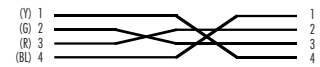

RJ-11 AND RJ-45 MODULAR CABLING FOR VOICE AND DATA APPLICATIONS

EL04MS

RJ-11 (4-Wire) Straight-Through Pinning

EL04M

RJ-11 (4-Wire) Cross-Pinning

EL06MS

RJ-11 (6-Wire) Straight-Through Pinning

EL06M