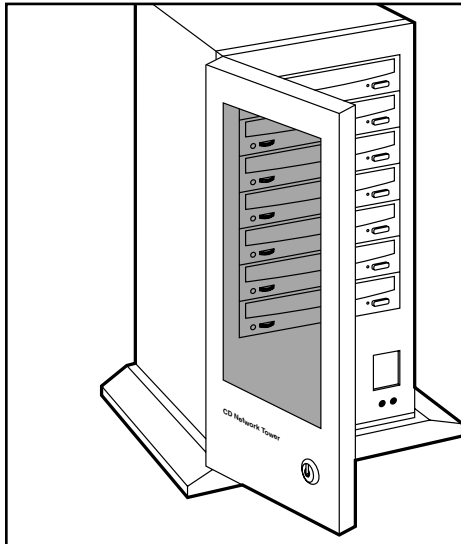

CD NETWORK TOWERS

*Plug and play up to seven CDs
on your Novell[®] network!*

Key Features

- ▶ **Choose Ethernet or Token Ring model.**
- ▶ **Works with your Novell NetWare software.**
- ▶ **Instant access to up to seven CDs.**
- ▶ **12x drives for fast access to information.**
- ▶ **No caddies required—discs slide right into unit.**
- ▶ **Cables and DiscView software are included in the package.**
- ▶ **Dustproof security door.**