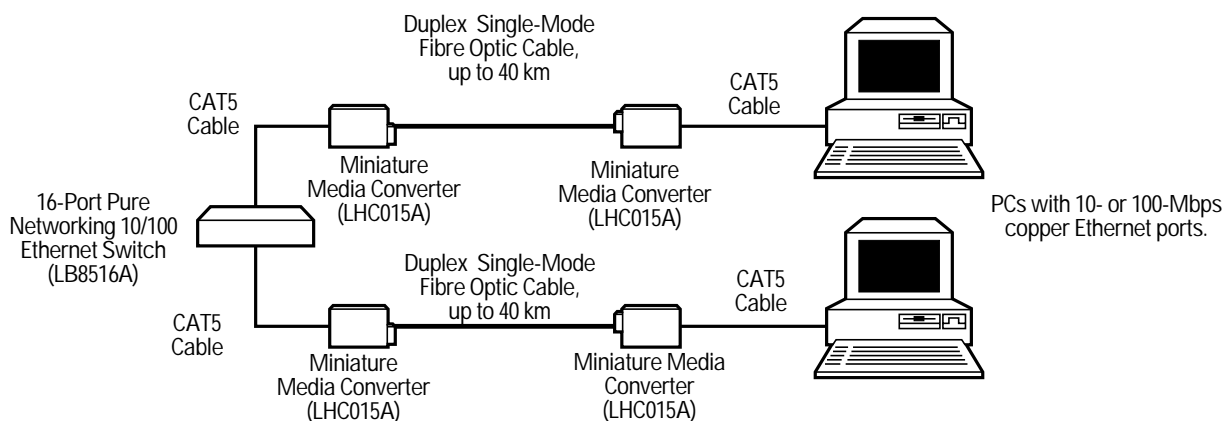

Extend up to 40 km with single-mode cable.

Miniature Media Converters extend your 10/100BASE-T network beyond the 100-metre limit—perfect for connecting remote workstations.

Specifications

Cable Requirements:

Twisted pair: CAT5 or above shielded or unshielded;
Multimode fibre: 50/125- or 62.5/125- μ m duplex;
Single-mode fibre: 9/125- μ m duplex

Distance (Maximum):

Twisted pair: 100 m (328 ft.);
Multimode fibre: 2 km (1.2 mi.);
Single-mode fibre: 40 km (24.8 mi.)

Standards:

IEEE 802.3 10BASE-T;
IEEE 802.3u 100BASE-TX;
IEEE 802.3u 100BASE-FX

CE Approval:

Yes

Connectors:

LHC012A–LHC013A,
LHC016A: (1) RJ-45,
(1) pair of ST®;
LHC010A–LHC011A, LHC014A–
LHC015A, LHC017A, LHC019A:
(1) RJ-45, (1) pair of SC

Indicators: LEDs:

Per twisted-pair port: (1) TX
Link/ACT, (1) FX Link/ACT;
Per fibre port: (1) XMT, (1) RCV

Environmental: Temperature:

Operating: 32 to 104°F
(0 to 40°C);
Storage: 0 to 160°F
(-18 to +71°C);
Humidity: 5 to 95%,
noncondensing

Power:

LHC010A–LHC012A: From
a USB interface, version 1.0 or
above;
LHC013A–LHC015A, LHC018A-AC:
100–240 VAC, 50–60 Hz;
LHC018A-DC: 48 VDC;
LHC016A–LHC017A, LHC019A:
Powered by the PowerTray
chassis

Size:

Media Converters: 0.8"H x
1.8"W x 3.4"D (2 x 4.6 x 8.6 cm);
PowerTrays: 2.3"H x 16.9"W x
9.2"D (5.8 x 42.9 x 23.4 cm)

Ordering Information

ITEM	CODE

Miniature Media Converters

Twisted Pair to Multimode Fibre, 1300-nm,
Distances to 2 km
with USB Power Adapter

ST LHC012A
SC LHC010A

with Universal AC Power Supply

ST LHC013A
SC LHC014A

without Power Supply (for use in PowerTray)

ST LHC016A
SC LHC017A

Twisted Pair to Single-Mode Fibre, 1310-nm,
Distances to 40 km, SC

with USB Power Adapter LHC011A

with Universal AC Power Supply LHC015A

without Power Supply
(for use in PowerTray) LHC019A

To rackmount your Miniature Media Converters, order...

PowerTrays for Miniature Media Converters

AC Power LHC018A-AC
DC Power LHC018A-DC

You may also need...

GigaBase® 350 CAT5e Patch Cable, 4-Pair, Straight-
Pinned, PVC, 10-ft. (3-m) EVNSL85-0010

Multimode Duplex Fibre Optic Cable, PVC, ST–ST,
Custom Lengths EFN062-CC

Single-Mode Duplex Fibre Optic Cable, PVC, SC–SC,
Custom Lengths EFN5010