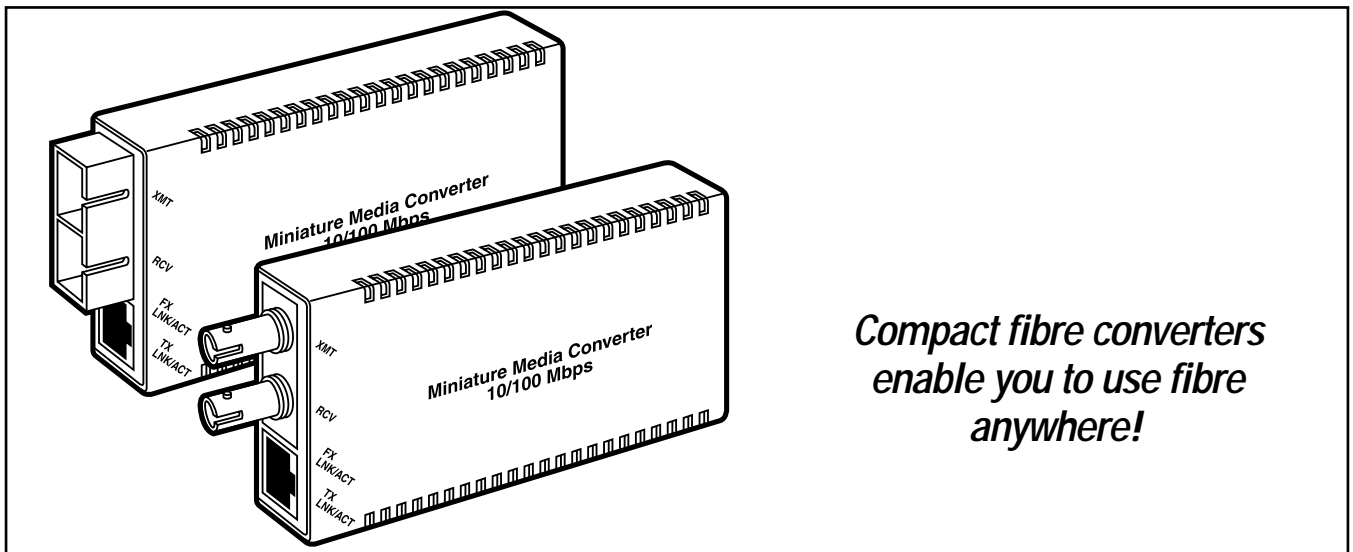

© 2003. All rights reserved.
Black Box Corporation.

BLACK BOX®

NETWORK SERVICES

MINIATURE MEDIA CONVERTERS

Compact fibre converters enable you to use fibre anywhere!

Key Features

- **Connect 10- or 100-Mbps copper ports to fibre optic cable.**
- **Bring fibre to the desktop more economically than fibre NICs.**
- **Compact size makes them easy to fit in anywhere.**
- **Autonegotiating for speed and duplex.**
- **Powered from the USB port, from a universal AC power supply, or with the optional PowerTray.**

Now it's easier than ever to bring fibre into your network. Miniature Media Converters are easy to install—literally plug and play—tiny enough to fit in anywhere, and very economical.

Use them to bring fibre to the desktop or add fiber segments to your network to gain extra distance—up to 40 kilometres with single-mode fibre.

Autosensing

A Miniature Media Converter enables you to connect 10-Mbps and 100-Mbps twisted-pair network segments to fibre optic cabling. It's both a media and data rate converter with 10/100 autonegotiation on the twisted-pair port; the fibre port operates at 100 Mbps. This versatility enables you to use them with your 10BASE-T network now and use them with your 100BASE-TX network when you upgrade.

The converters also have an HDX/FDX function for half- and full-duplex autosensing.

Easy installation

Just connect a Miniature Media Converter to the RJ-45 connector on your PC's 10- or 100-Mbps Ethernet port using CAT5e cable, then connect fiber optic cable to the other side of the media converter. That's all there is to it!

Best of all, these tiny Miniature Media Converters tuck unobtrusively behind your PC.

Add distance

Multimode Fibre Miniature Media Converters support distances of up to 2 kilometres (1.2 miles)—enough distance for most LAN applications. For more extensive campus applications, choose Single-Mode Miniature Media Converters for long-

distance runs of up to 40 kilometres (24.8 miles).

Three power options

Miniature Media Converters can be powered in one of three ways: through an external AC power supply, through a USB power adapter, or through a rackmount PowerTray.

The Universal AC Power Supply is an external transformer power supply that requires a nearby AC power outlet.

The USB Power Adapter draws power from your PC's USB port. Because it doesn't require a nearby power outlet, the Miniature Media Converter is more convenient to use.

The PowerTray provides power for up to 18 converters in only 1.5U of rack space. Choose from a universal AC or a DC power supply. Rackmount ears are included.